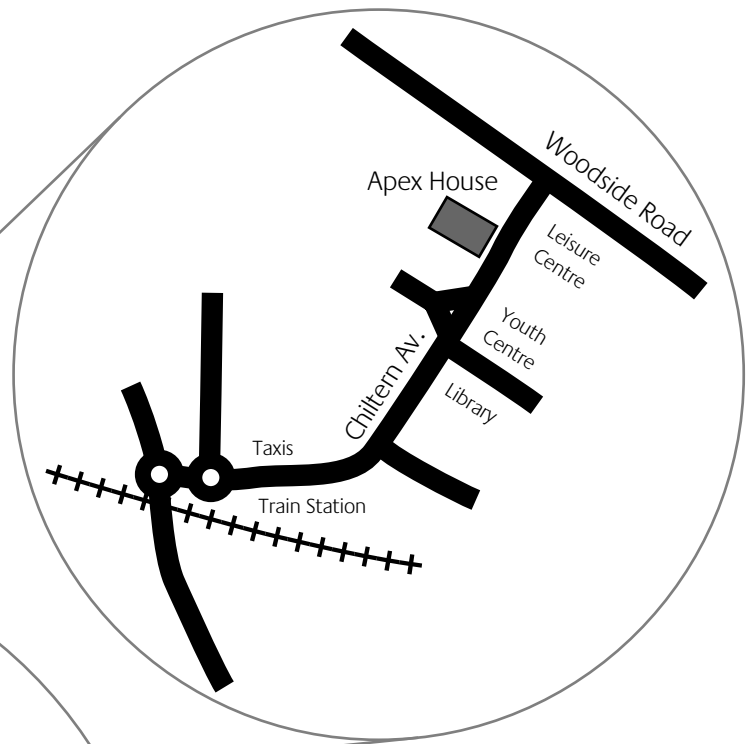

highwire

Highwire

Apex House
Chiltern Avenue
Amersham
Buckinghamshire
HP6 5AE

Tel: 01494722226